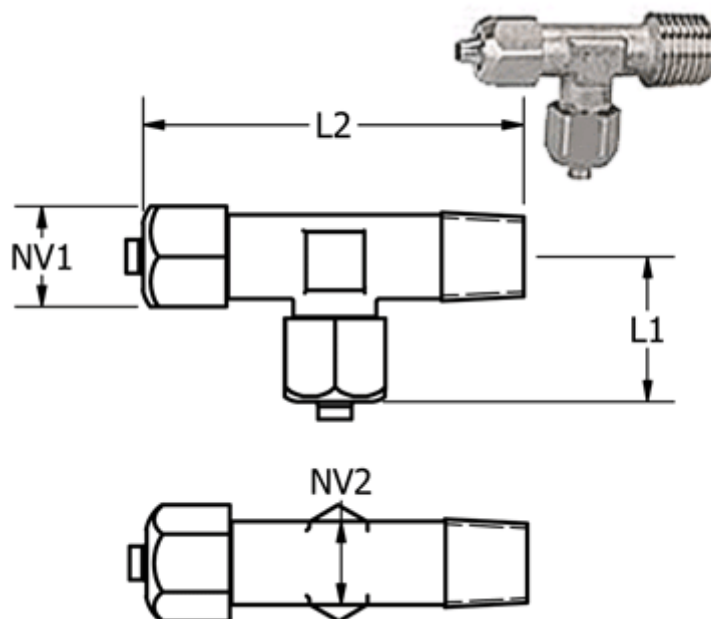

# Data Sheet

Article number: 5861511410ESH

Description: Stainless steel Push-on fitting 15.114-10,  $\text{Ø}10/8\text{-}\text{Ø}10/8\text{-R } 1/4\text{'}$   
Tee conical thread

## Measures

L1 = 25.5  
L2 = 47  
NV1 = 16  
NV2 = 10